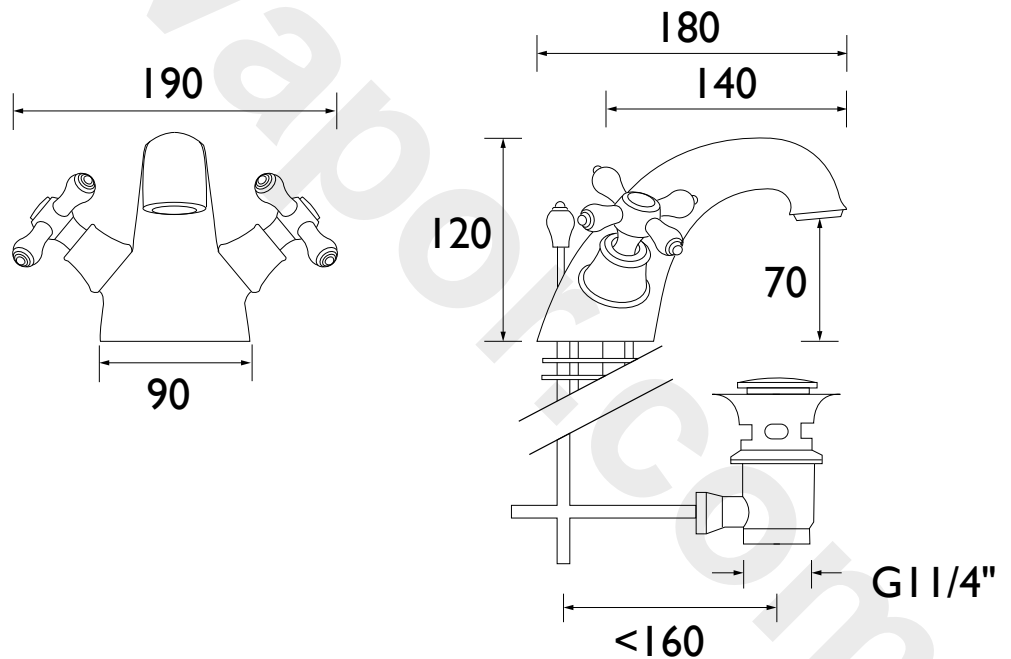

### Specification

<b>Product Type:</b>	Bathroom Taps
<b>Main Construction Material:</b>	Brass
<b>Mount Type:</b>	Deck
<b>Handle Type:</b>	Cross Head
<b>Connection Inlet:</b>	15mm Copper Tails
<b>Connection Outlet:</b>	Flow Straightener
<b>Number of Tap Holes:</b>	1
<b>Valve/Cartridge Type:</b>	1/2" Compression Valve
<b>Plumbing System Requirements:</b>	Suitable for all plumbing systems
<b>Minimum Dynamic Pressure (bar):</b>	0.2 bar
<b>Maximum Dynamic Pressure (bar):</b>	5 bar
<b>Maximum Hot Water Temperature °C:</b>	65°C
<b>Maximum Static Pressure (bar):</b>	10 bar
<b>Flow Type:</b>	Single
<b>Isolation Included:</b>	No

### Dimensions (measurements in mm)